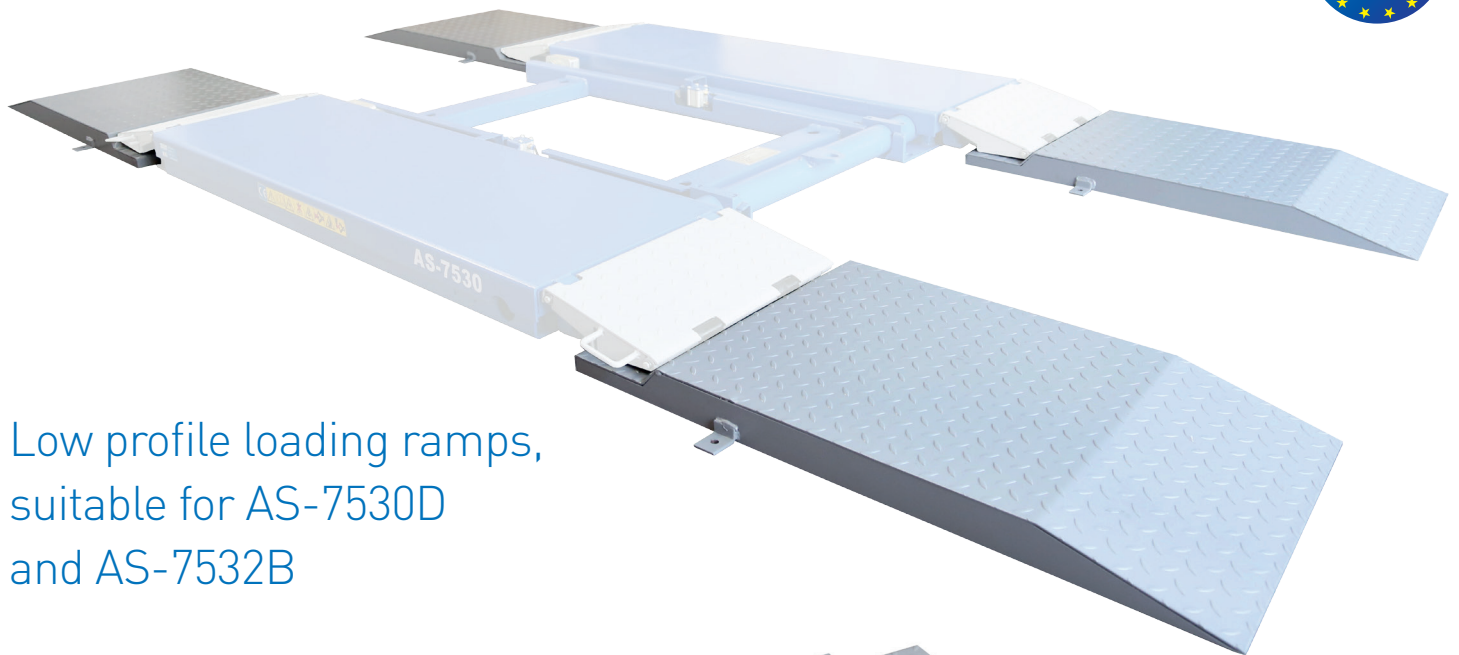

AS-7530LPR

Low Profile Loading Ramps (AS-7530D / AS-7532B)

Automotech
Services Ltd

Low profile loading ramps,
suitable for AS-7530D
and AS-7532B

Dimensions in mm