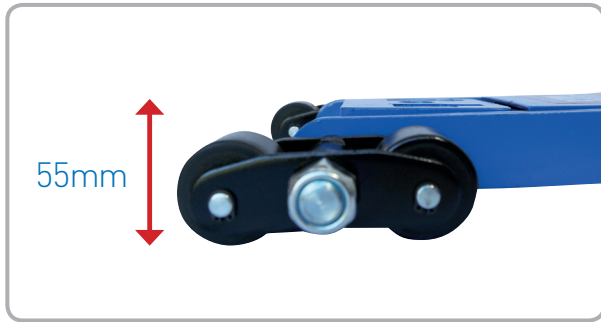

2T Low Profile Trolley Jack

Automotech
Services Ltd

55mm

70mm

Nylon wheels

Easy to
operate "D"
shape handle

Rubber
vehicle
protection

Magnetic
tool tray

1000mm

70mm
520mm

Foot pedal for quick
approach to load