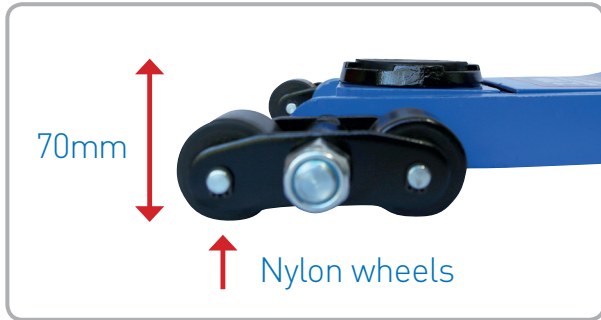

2T Low Profile Trolley Jack

Automotech
Services Ltd

55mm

70mm

Nylon wheels

Easy to
operate "D"
shape handle

Rubber
vehicle
protection

Magnetic
tool tray

1000mm

70mm
520mm

Foot pedal for quick
approach to load