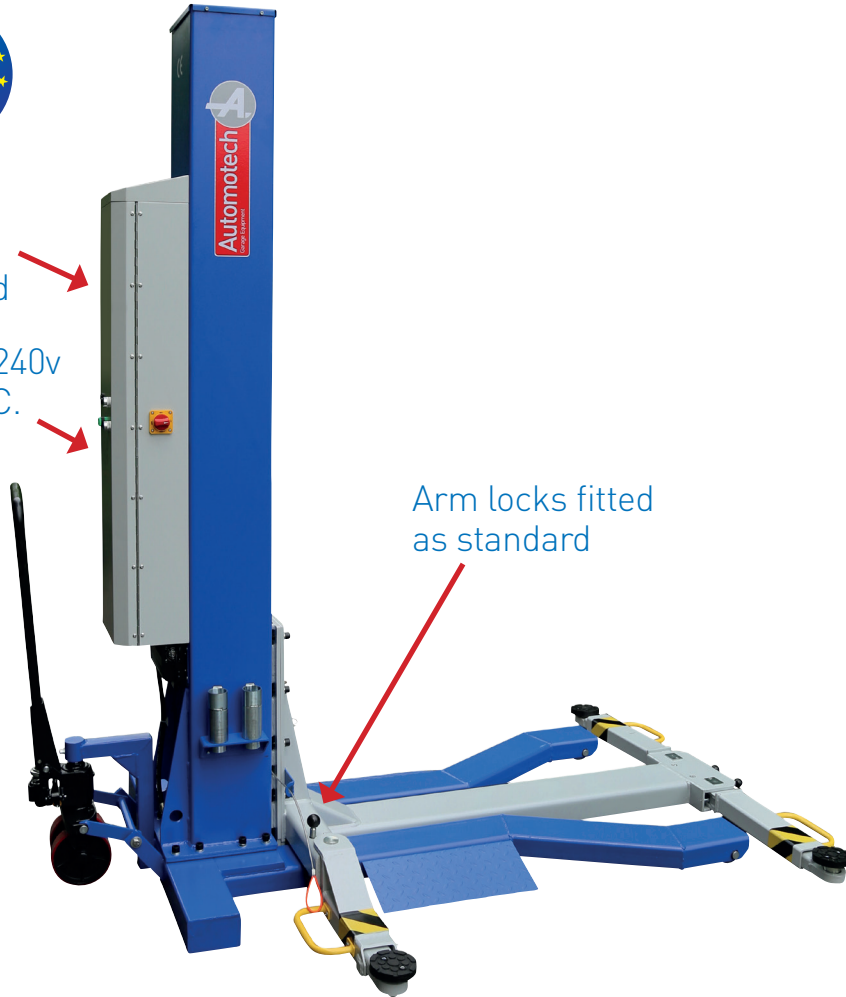

AS-7251DC

24v D.C. Battery Operated Mobile Single Post Lift

Automotech
Services Ltd

24v D.C.
Battery
operated

Built in 240v
- 24v D.C.
charger

Arm locks fitted
as standard

Lift pad adaptor kit included

Extendable swivel lifting arms
allow easy access and clearance

Removable
drive over
ramp

50mm

100mm

150mm

24v D.C. Battery Operated Mobile Single Post Lift

Automotech
Services Ltd

Dimensions in mm