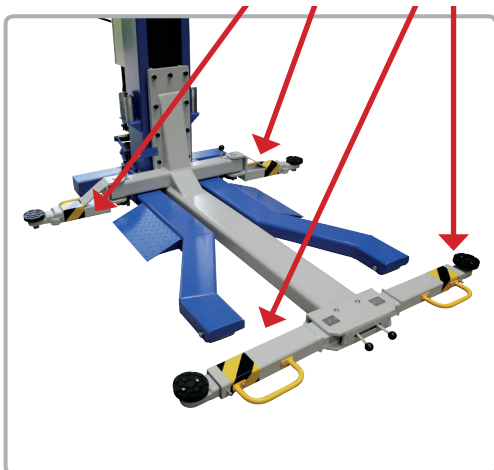

AS-7251DC

24v D.C. Battery Operated Mobile Single Post Lift

Automotech
Services Ltd

24v D.C.
Battery
operated

Built in 240v
- 24v D.C.
charger

Arm locks fitted
as standard

Lift pad adaptor kit included

Extendable swivel lifting arms
allow easy access and clearance

Removable
drive over
ramp

50mm

100mm

150mm

24v D.C. Battery Operated Mobile Single Post Lift

Automotech
Services Ltd

Dimensions in mm