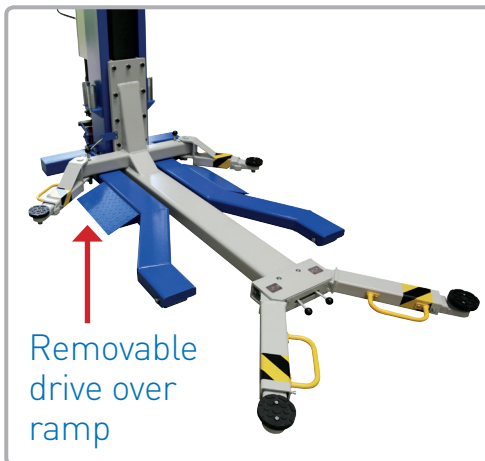

AS-7251DC

24v D.C. Battery Operated Mobile Single Post Lift

Automotech
Services Ltd

24v D.C.
Battery
operated

Built in 240v
- 24v D.C.
charger

Arm locks fitted
as standard

Lift pad adaptor kit included

Extendable swivel lifting arms
allow easy access and clearance

Removable
drive over
ramp

50mm

100mm

150mm

24v D.C. Battery Operated Mobile Single Post Lift

Automotech
Services Ltd

Dimensions in mm